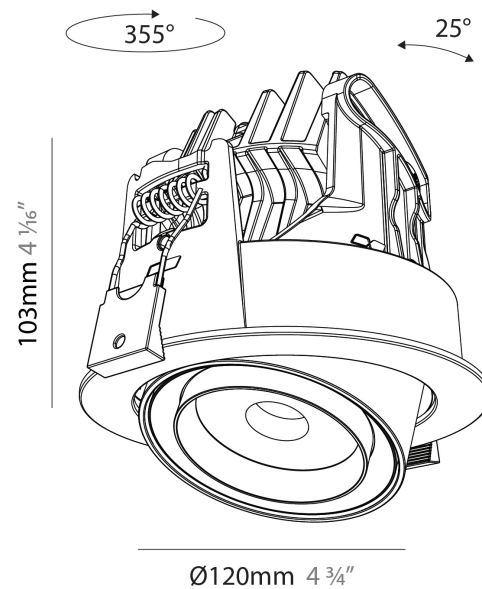

GENERAL

Series: Centriq
Subseries: Centriq Round Flex Adjustable
Brand: Prolicht
Division: Architectural
Mounting Type: Recessed
Mounting Location: Ceiling
Subcategory: Spots

PHYSICAL

Shape: Cylinder
Diameter (mm): 120
Diameter (in): 4 3/4
Height (mm): 105
Height (in): 4 1/8
Min. Recessing Depth (mm): 120
Min. Recessing Depth (in): 4 3/4
Light Distribution: Adjustable / Direct
Weight (kg): 0.666
Fixture Finish: SSR / BKV / CWI / CRY / HAB / UFT / ITA / RUA / FTG / MYG / LOD / PUS / FRO / FUP / KIA / POP / BLS / SPG / MEY / GOH / GUM / CHC / COM / ABZ / JAG / OBR / MOS / ROR
Fixture Material: Aluminum
Cut-out Measurements: Dia. 112mm / 4 7/16"

ELECTRICAL

Lamp Type: LED (Zhaga Standard)
Input Wattage (W): 20.5
Total Output Wattage (W): 18.1
Dimming: Tri-Mode (Non-Dimming and Phase Dimming (120Vac only) and 0-10V Dimming)
Driver Included: Yes
Driver Location: Recessed Housing
Driver Type: Constant Current - Universal
Driver Class: Class 2
Housing: ENCP 3
Input Voltage (V): 120 - 277
Constant Current (MA): 500

LED

Color Temperature (°K): 2700 / 3000 / 3500 / 4000
Max. Delivered Lumen (lm): 1201 / 1294 / 1346 / 1373
Nominal Lumen (lm): 1668 / 1797 / 1869 / 1907
CRI: >90 CRI
Lamp Life (hrs): 50000

OPTICAL

Beam Angle: 18 - 46
Adjustability: Rotational 350° / Tilt 25°

RATINGS AND CERTIFICATIONS

Certified By: CSA Certified to UL and CSA Standards
IP rating: IP20